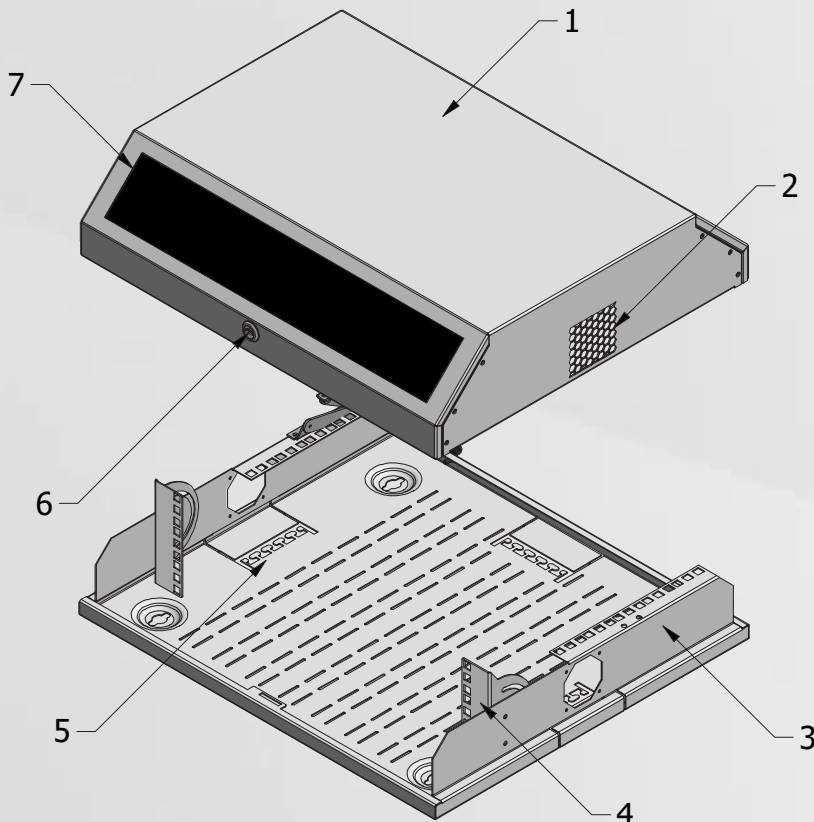

SLIMLINE

146x537x475

WALL TYPE

Technical Details

Features

19" Device Compatibility
Separate (3U+5U) Rails
Tyre Up

Dimensions

Size : 8U
Width : 537 mm
Height : 146 mm
Depth : 475 mm

Material

1.2 mm Steel

Appearance

Finish Surface : Powder Coating
Color : RAL7035

Front View

Side View

Top View

Bottom View

COMPONENT LIST

NO	PART NAME
1	Top Panel
2	Ventilation
3	5U Rail
4	3U Rail
5	Tyre-Up
6	Panel Lock
7	Plexy