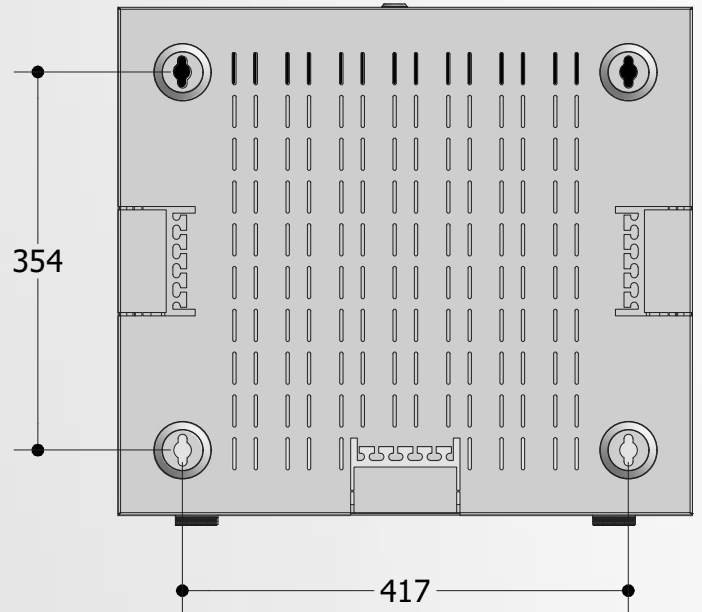

SLIMLINE

146x537x475

WALL TYPE

Technical Details

Features

19" Device Compatibility
Separate (3U+5U) Rails
Tyre Up

Dimensions

Size : 8U
Width : 537 mm
Height : 146 mm
Depth : 475 mm

Material

1.2 mm Steel

Appearance

Finish Surface : Powder Coating
Color : RAL7035

Front View

Side View

Top View

Bottom View

COMPONENT LIST

NO	PART NAME
1	Top Panel
2	Ventilation
3	5U Rail
4	3U Rail
5	Tyre-Up
6	Panel Lock
7	Plexy