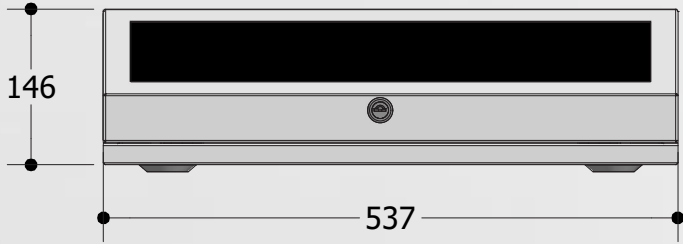

SLIMLINE

146x537x475

WALL TYPE

Technical Details

Features

19" Device Compatibility
Separate (3U+5U) Rails
Tyre Up

Dimensions

Size : 8U
Width : 537 mm
Height : 146 mm
Depth : 475 mm

Material

1.2 mm Steel

Appearance

Finish Surface : Powder Coating
Color : RAL7035

Front View

Side View

Top View

Bottom View