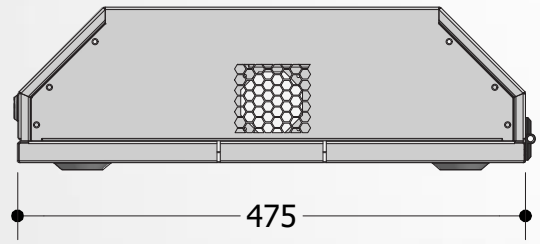

SLIMLINE

146x537x475

WALL TYPE

Technical Details

Features

19" Device Compatibility
Separate (3U+5U) Rails
Tyre Up

Dimensions

Size : 8U
Width : 537 mm
Height : 146 mm
Depth : 475 mm

Material

1.2 mm Steel

Appearance

Finish Surface : Powder Coating
Color : RAL7035

Front View

Side View

Top View

Bottom View

COMPONENT LIST

NO	PART NAME
1	Top Panel
2	Ventilation
3	5U Rail
4	3U Rail
5	Tyre-Up
6	Panel Lock
7	Plexy