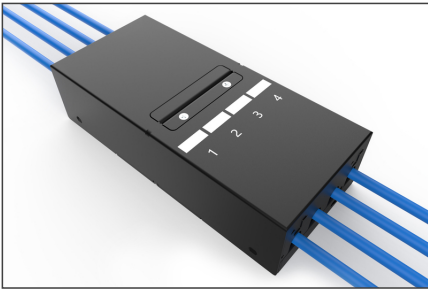

Safety notes

- Avoid antistatic charging when installing the product

EU responsible person

EU based economic operator ensuring the product complies with the required regulations.

ASSMANN Electronic GmbH
Auf dem Schüffel 3
Lüdenscheid, Germany
<https://www.assmann.com>
info@assmann.com