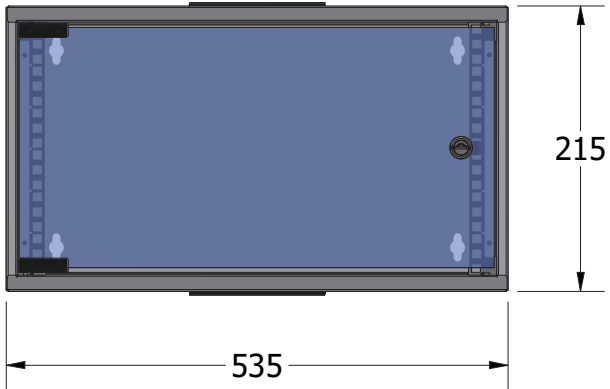

Technical Details

Features

19" Device Compatibility
Glass Front Door
Brushed Cable Entry

Dimensions

Size: 4U
Width : 535 mm
Height : 215 mm
Depth : 300 mm

Material

0.8 mm Steel

Appearance

Finish Surface : Powder Coating
Color : RAL9005 or RAL7035

Front View

Side View

Top View

Rear View

Bottom View

Front
Isometric
View