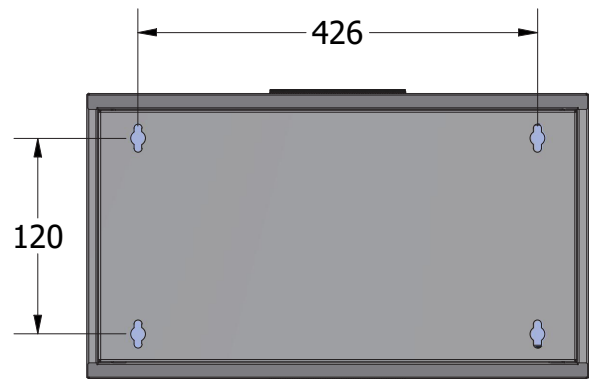

Technical Details

Features

19" Device Compatibility
Glass Front Door
Brushed Cable Entry

Dimensions

Size: 4U
Width : 535 mm
Height : 215 mm
Depth : 300 mm

Material

0.8 mm Steel

Appearance

Finish Surface : Powder Coating
Color : RAL9005 or RAL7035

Front View

Side View

Top View

Rear View

Bottom View

Front
Isometric
View