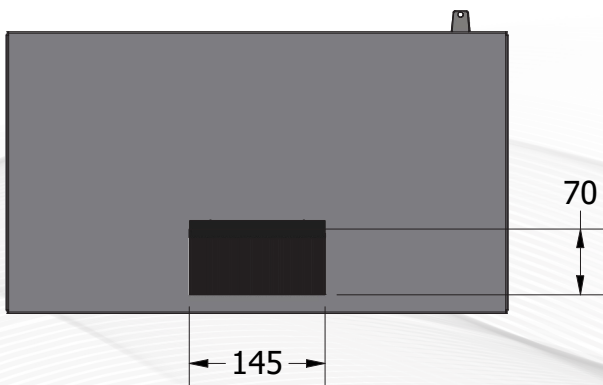

Technical Details

Features

19" Device Compatibility
Glass Front Door
Brushed Cable Entry

Dimensions

Size: 4U
Width : 535 mm
Height : 215 mm
Depth : 300 mm

Material

0.8 mm Steel

Appearance

Finish Surface : Powder Coating
Color : RAL9005 or RAL7035

Front View

Side View

Top View

Rear View

Bottom View

Front
Isometric
View