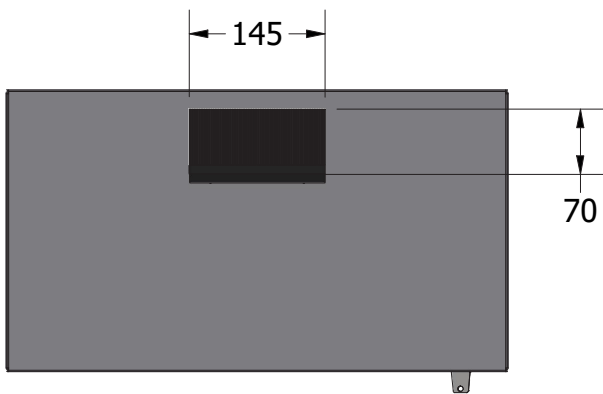

Technical Details

Features

19" Device Compatibility
Glass Front Door
Brushed Cable Entry

Dimensions

Size: 4U
Width : 535 mm
Height : 215 mm
Depth : 300 mm

Material

0.8 mm Steel

Appearance

Finish Surface : Powder Coating
Color : RAL9005 or RAL7035

Front View

Side View

Top View

Rear View

Bottom View

Front
Isometric
View