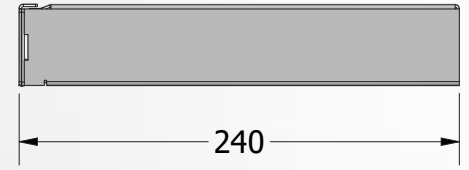

12 PORT SCS FIBER OPTIC

481x240

B TYPE

Front View

Side View

Top View