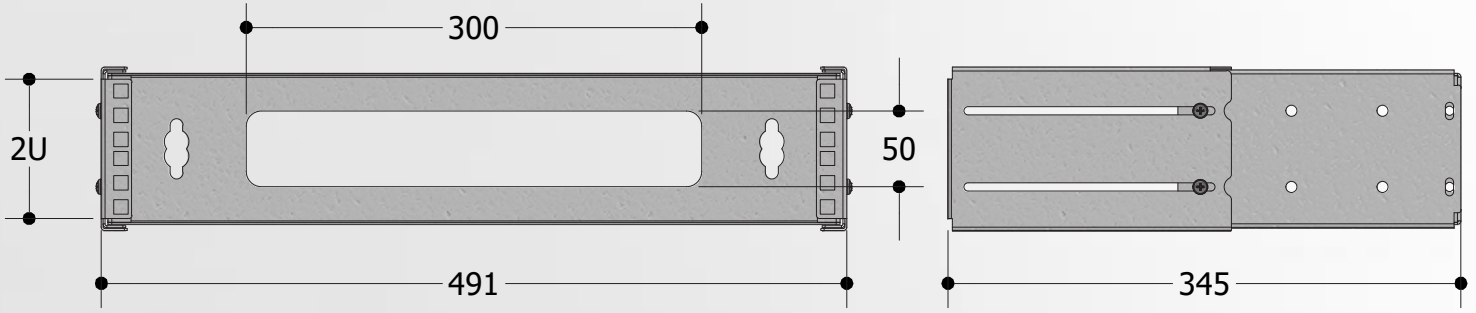

## **2U BRACKET**

D-225mm 345mm

WALL TYPE

Front View

Side View

Rear View

Top View