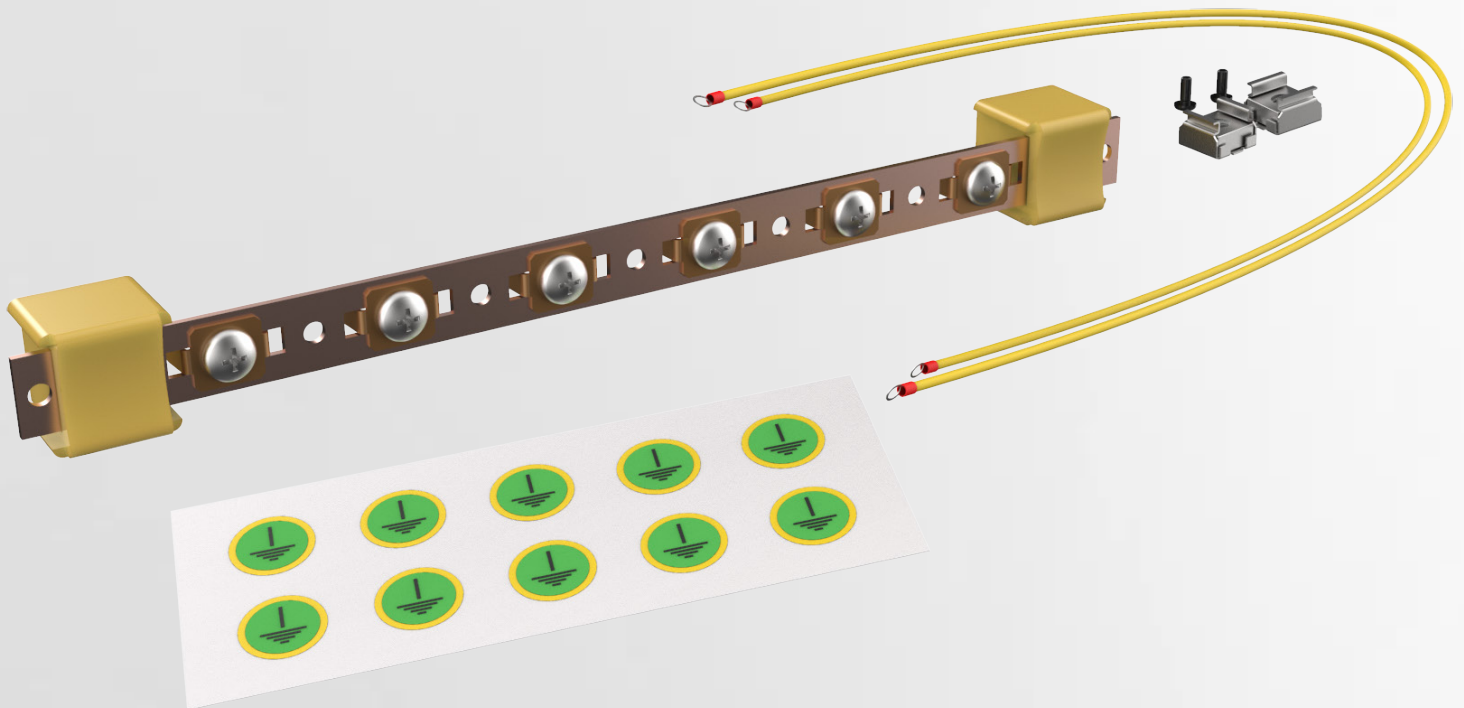

6 Earthing points, 4 pcs x 4 mm diameter x 40 cm long yellow/green wires, for basic earthing of cabinet chasis and panels.

## Technical Details

### Features

Earthing Set

### Dimensions

Width : 260 mm  
Height : 50 mm  
Depth : 55 mm

Weight : 0.2 kg