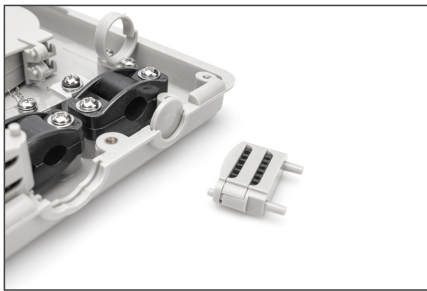

1 2 3 4 5 6 7 8 9 0 11 12
1 2 3 4 5 6 7 8 9 0 11 12