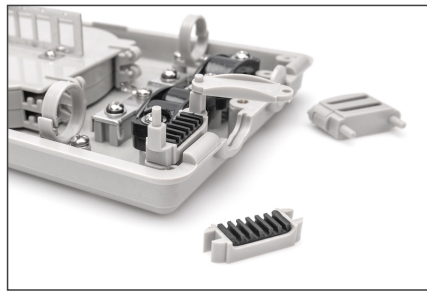

1 2 3 4 5 6 7 8 9 0 11 12
1 2 3 4 5 6 7 8 9 0 11 12