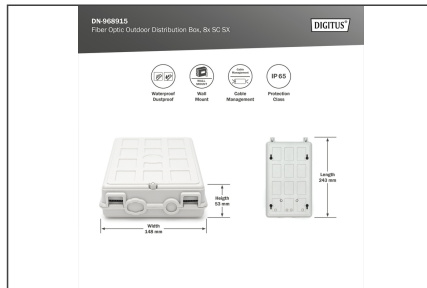

1 2 3 4 5 6 7 8 9 0 11 12
1 2 3 4 5 6 7 8 9 0 11 12