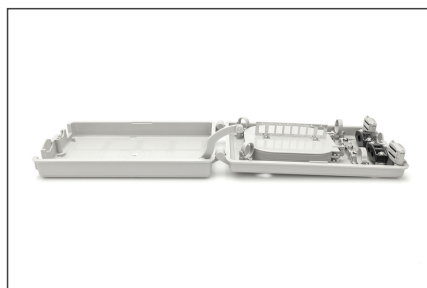

More images: