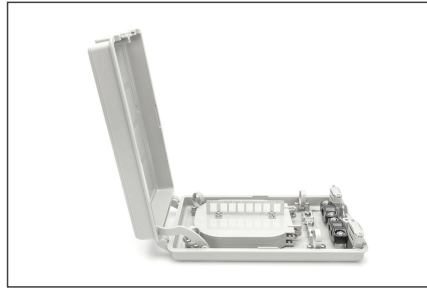

1 2 3 4 5 6 7 8 9 0 11 12
1 2 3 4 5 6 7 8 9 0 11 12