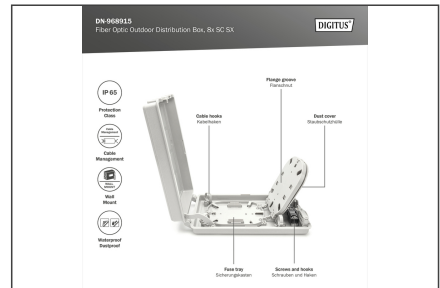

1 2 3 4 5 6 7 8 9 0 11 12
1 2 3 4 5 6 7 8 9 0 11 12