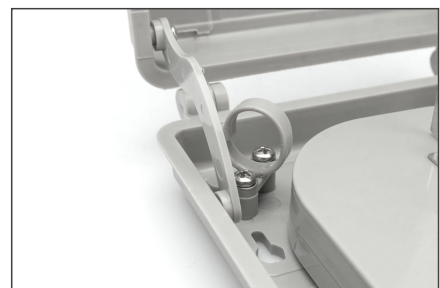

More images: