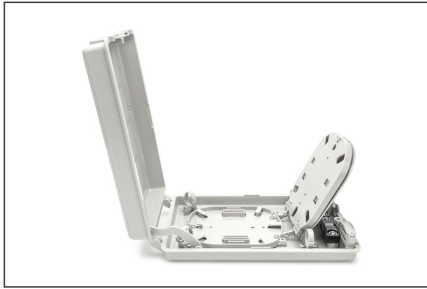

1 2 3 4 5 6 7 8 9 0 11 12
1 2 3 4 5 6 7 8 9 0 11 12