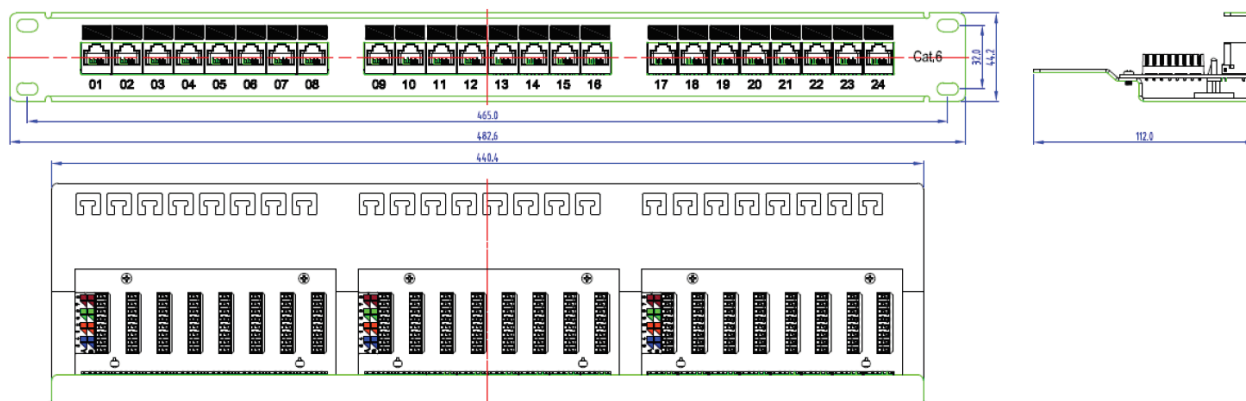

24 Ports

LSA connection strip for installation cable AWG26..AWG23

Colour code according to TIA / EIA 568 A / B

Scope of delivery:

24 cable ties, Instruction manual

General data

Mounting method	482.6 mm (19 inch)-installation
Category	6
Transmission	5 Gbit
Bandwidth	250 MHz
Number of height units	1
Connection type	LSA
Suitable for number of connectors	24
Type of connector	RJ45 8(8)
Screened	False
Cross section	AWG 26 - AWG 23
Colour code	acc. TIA/EIA 568A/B
Complaint to UL94	V-0

This datasheet was created automatically on 16-03-2020 . Technical changes reserved.

DATASHEET

Patchpanel UTP 24 xRJ45 Cat.6 / Class E, 19" 1U

Mechanical characteristics

Mating cycles RJ45 jack	750
-------------------------	-----

Dimensions

Height	44.2 mm
Width	482.6 mm
Depth	112.0 mm

Environmental conditions

Temperature range (Storage)	-40 – 68 °C
Temperature range (Operation)	-10 – 60 °C

Electrical characteristics

Electrical strength	125 V AC RMS
Dielectric Withstanding Voltage	1000 V AC 60Hz
Current Rating	1,5 A
Insulation Resistance	500 MΩ
Contact Resistance	10 mΩ

Available variants

Article no.	Title	Number of buses/couplings	Colour	RAL-number
37583SW.1	Patchpanel UTP 24xRJ45 Cat.6, 19" 1U, RAL9005 black	24	black	9005

Technical drawings

This datasheet was created automatically on 16-03-2020 . Technical changes reserved.